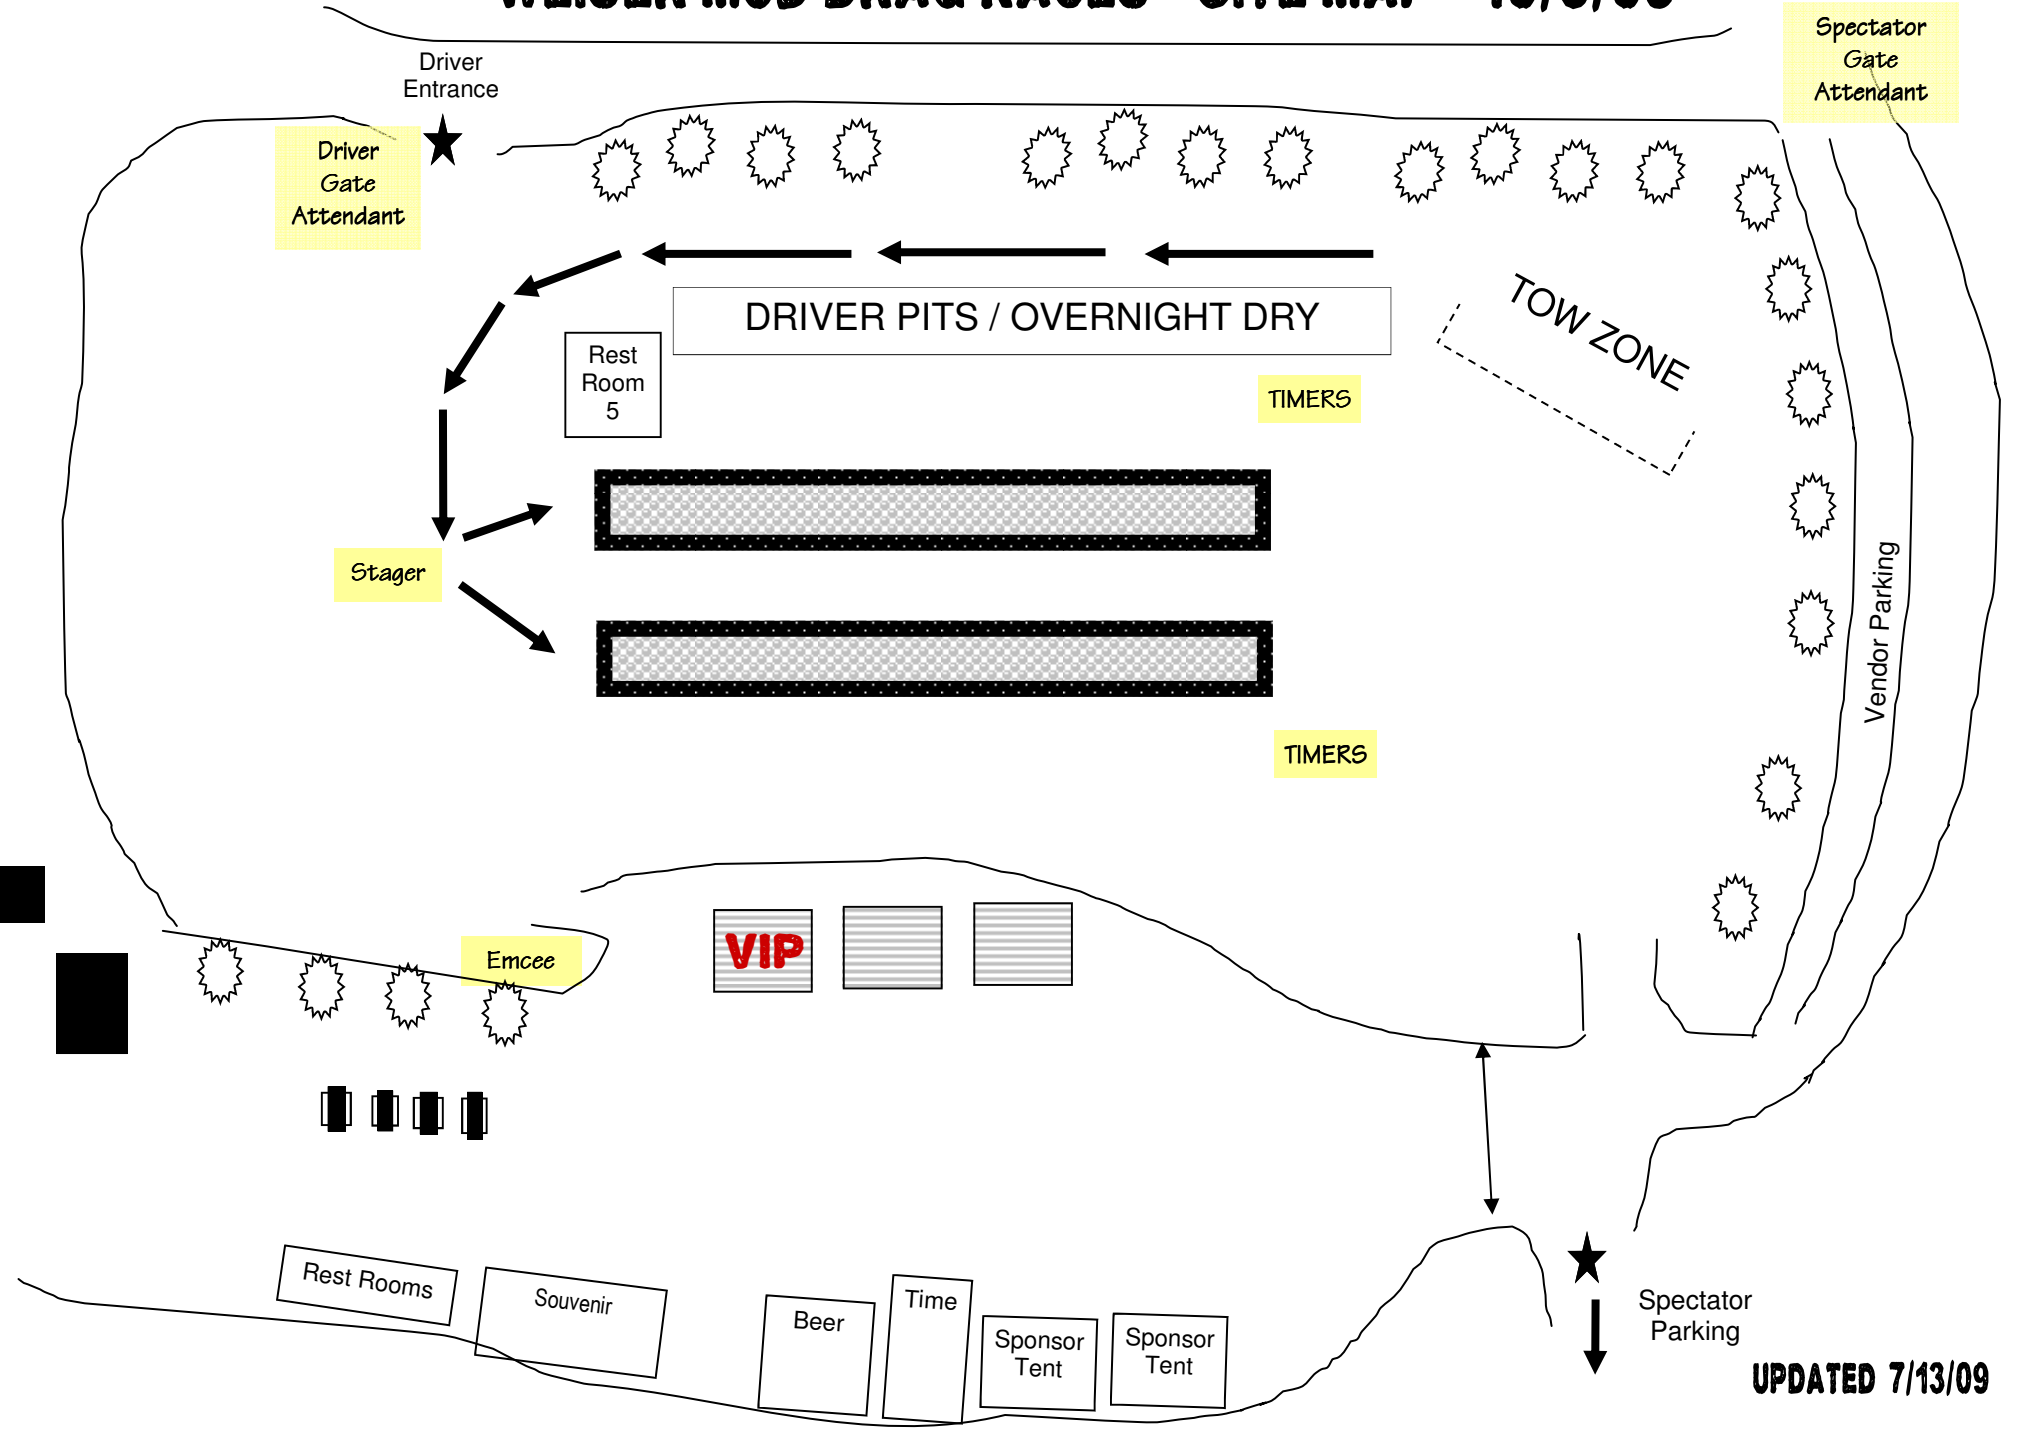

# WEISER MUD DRAG RACES - SITE MAP - 10/3/09

UPDATED 7/13/09